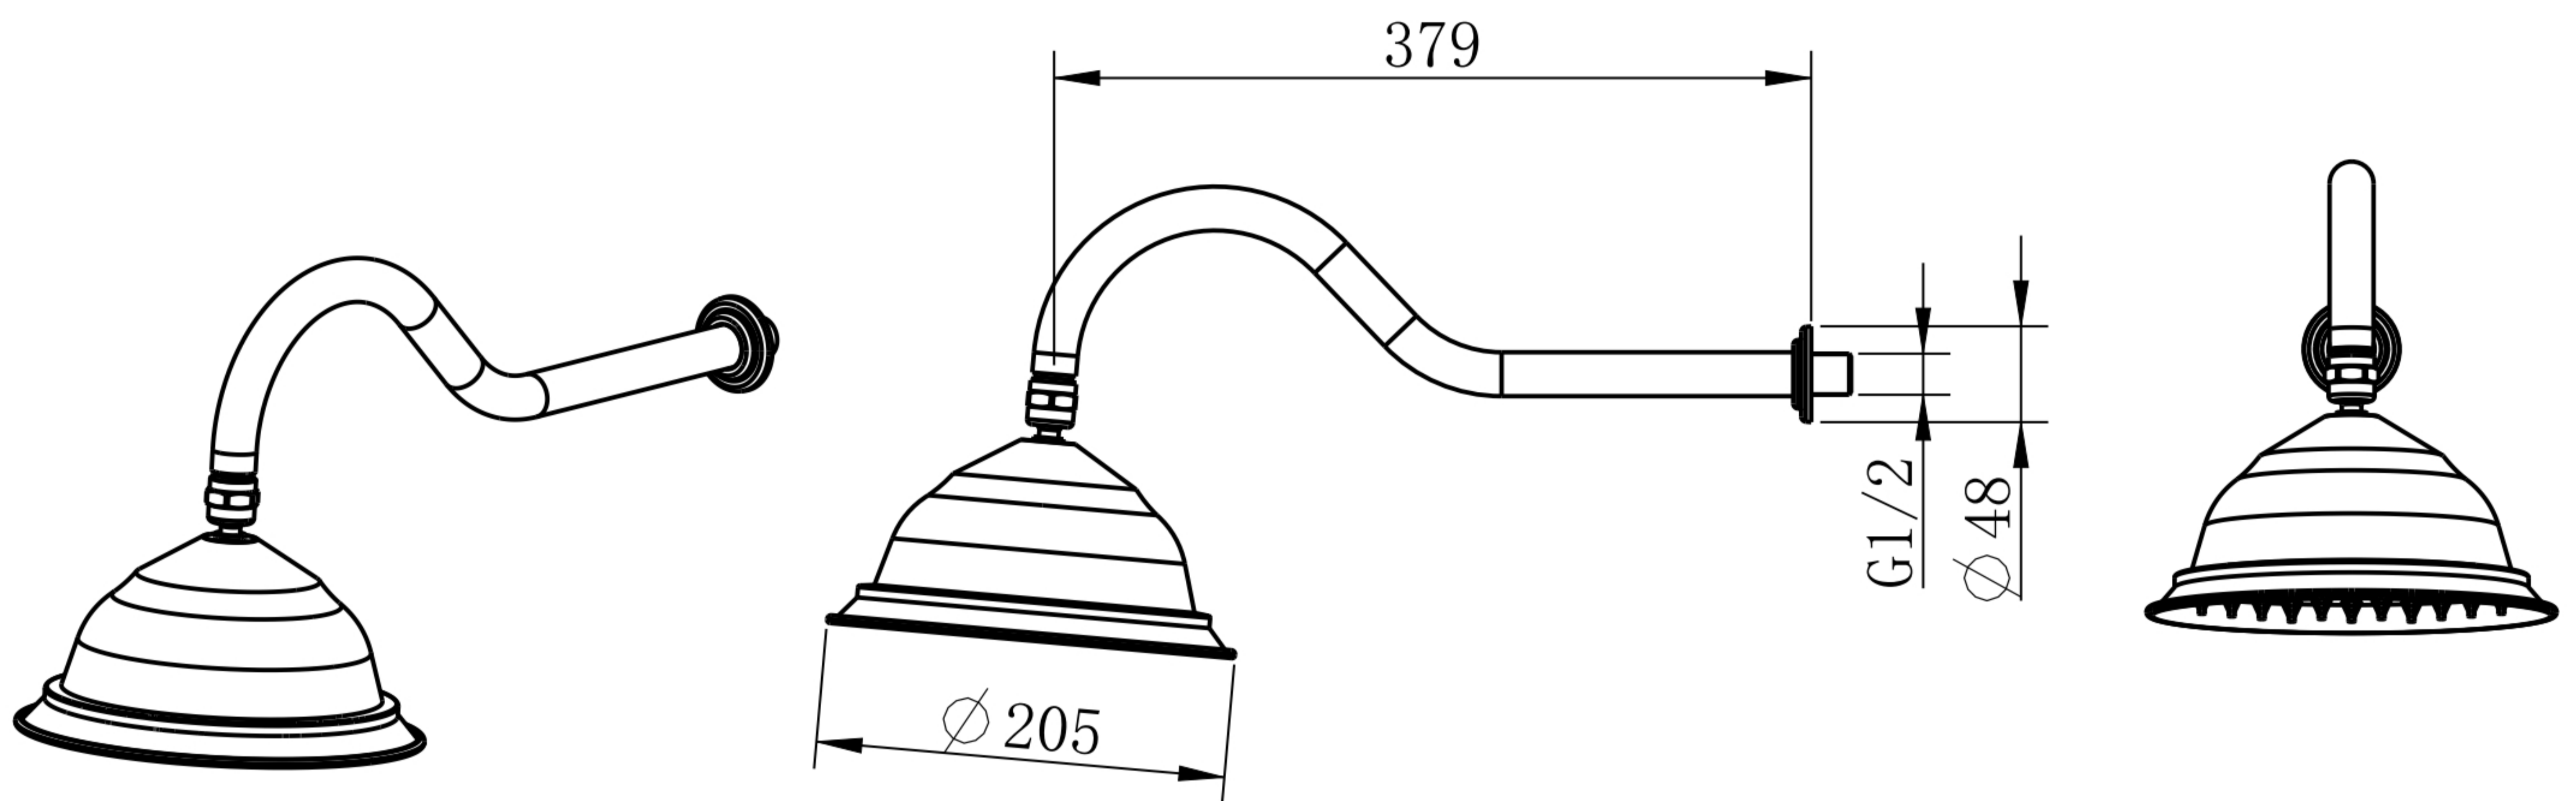

Complete Shower Set

Product Code : 2544

Technical Drawing

All dimension are in mm