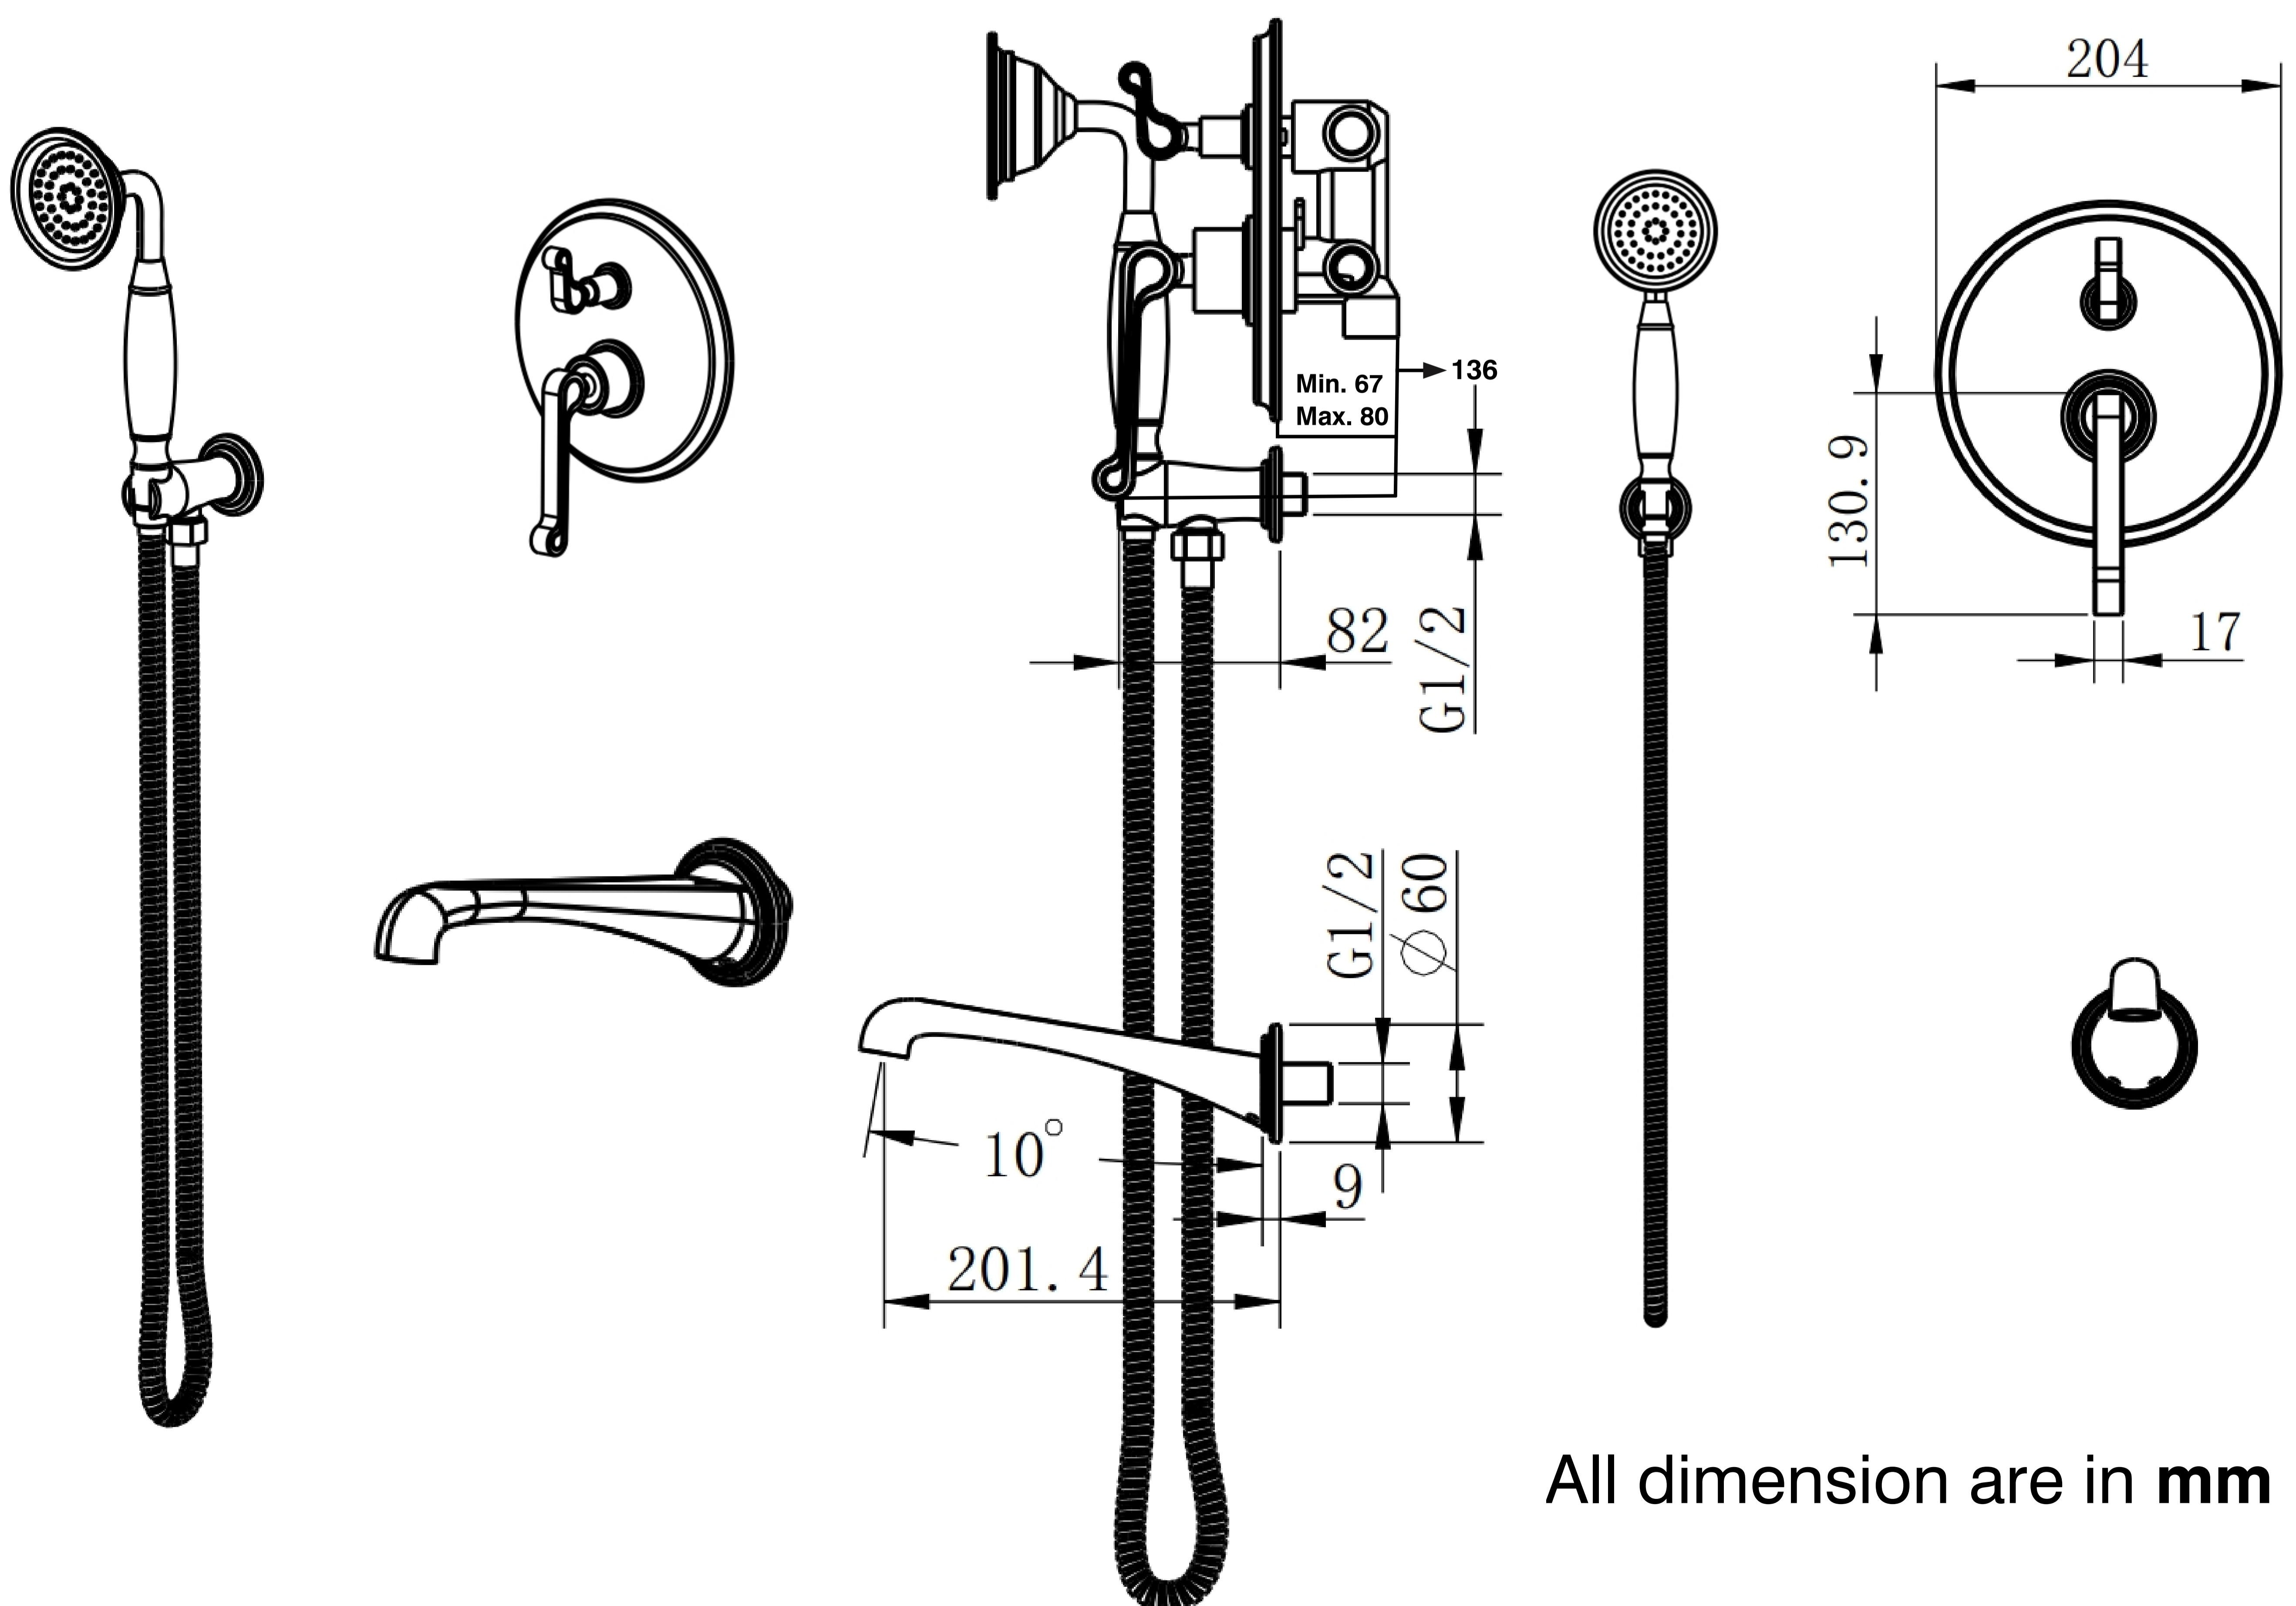

Complete Shower Set

Product Code : 2544

Technical Drawing

All dimension are in mm